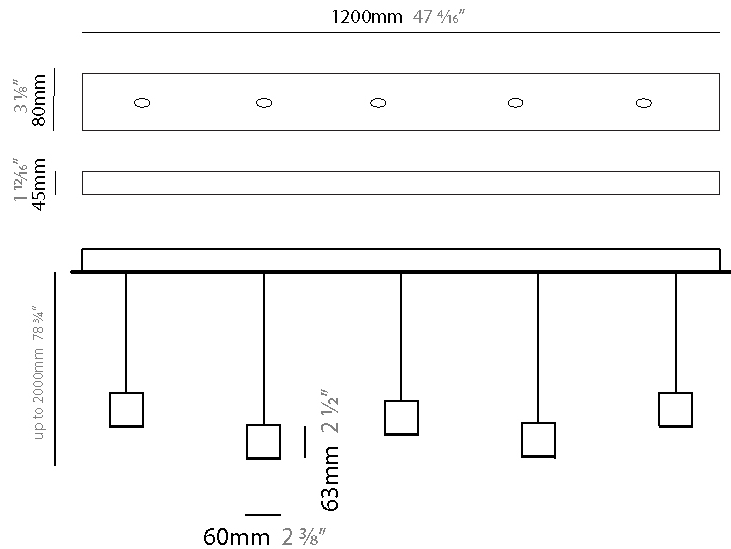

D101471-

base number   Finish
Options

1. To build a product code in our configurator select the specify button on the base model # product page
2. To build a manual product code on this datasheet choose from the options listed below in blue font and add the suffix to the base model #

GENERAL

Series: Match
Subseries: Match 5 Light
Brand: Quasar
Division: Design
Mounting Type: Suspension
Mounting Location: Ceiling
Subcategory: Pendant

PHYSICAL

Shape: Rectangle
Length (mm): 1200
Length (in): 47 3/4
Width (mm): 80
Width (in): 3 1/8
Height (mm): 63
Height (in): 2 1/2
Max. Overall Height (mm): 2063
Max. Overall Height (in): 81 1/4
Light Distribution: Downlight
Weight (kg): 4
Weight (lbs): 8.82
Diffuser: Acrylic - See Finish Options
Fixture Finish: RED / ORG / YEL / GRN / LBL / TRA
Fixture Material: Aluminum
Cable Details: 2000mm Cable

ELECTRICAL

Lamp Type: LED
Input Wattage (W): 20
Total Output Wattage (W): 15.5
Dimming: Phase Dimming (120Vac Only)
Driver Included: Yes
Driver Location: Integrated
Driver Type: Constant Current - Universal
Driver Class: Class 2
Input Voltage (V): 120 - 277
Constant Current (MA): 350
Upon Request: (Not included - see components) Integral: Phase dimming @120Vac only

LED

Number of LEDs: 5
Color Temperature (°K): 2700
Max. Delivered Lumen (lm): 1375
CRI: >90 CRI
Lamp Life (hrs): 50000

OPTICAL

RATINGS AND CERTIFICATIONS

Certified By: Certified for North American Standards
IP rating: IP20